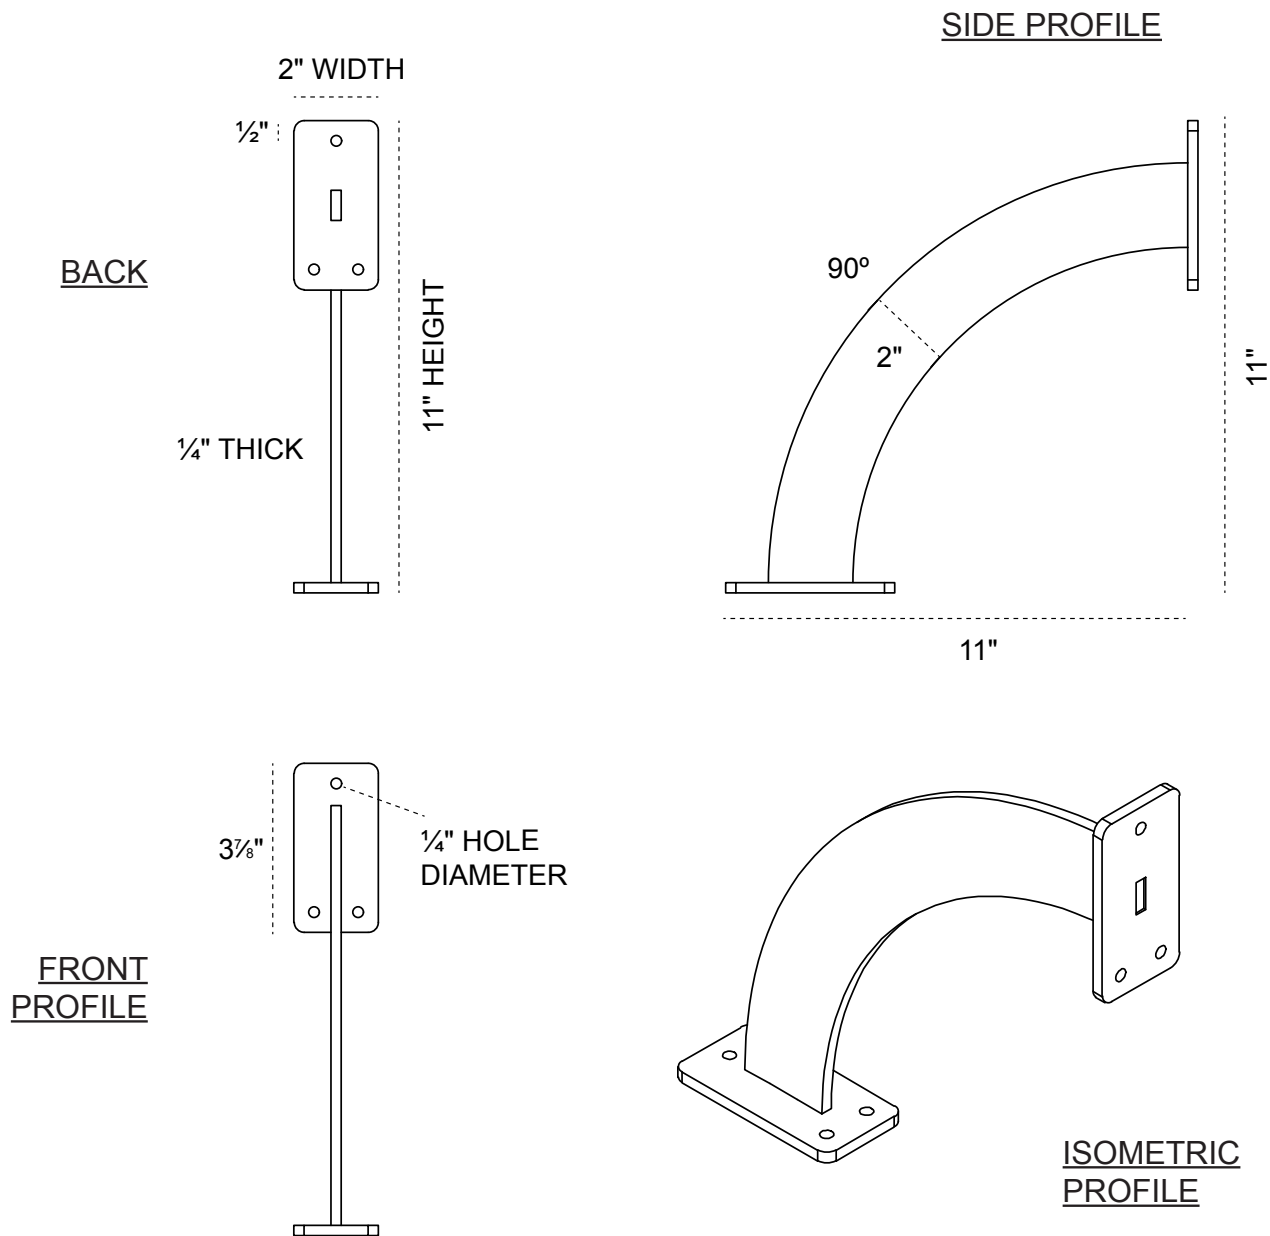

2-INCH W X 11-INCH D X 11-INCH H BRADFORD BRACKET

HEAVY-DUTY 1/4" THICK

AVAILABLE IN:
STAINLESS STEEL
ZINC PLATED STEEL
POWDER COATED BLACK

BKTM02X11X11BRSS
BKTM02X11X11BRCRS
BKTM02X11X11BRPBL

P:866.607.0453 | F: 866.591.3143
2300 W. Main St. | Clarksville, TX 75426
sales@ekenamillwork.com | www.ekenamillwork.com